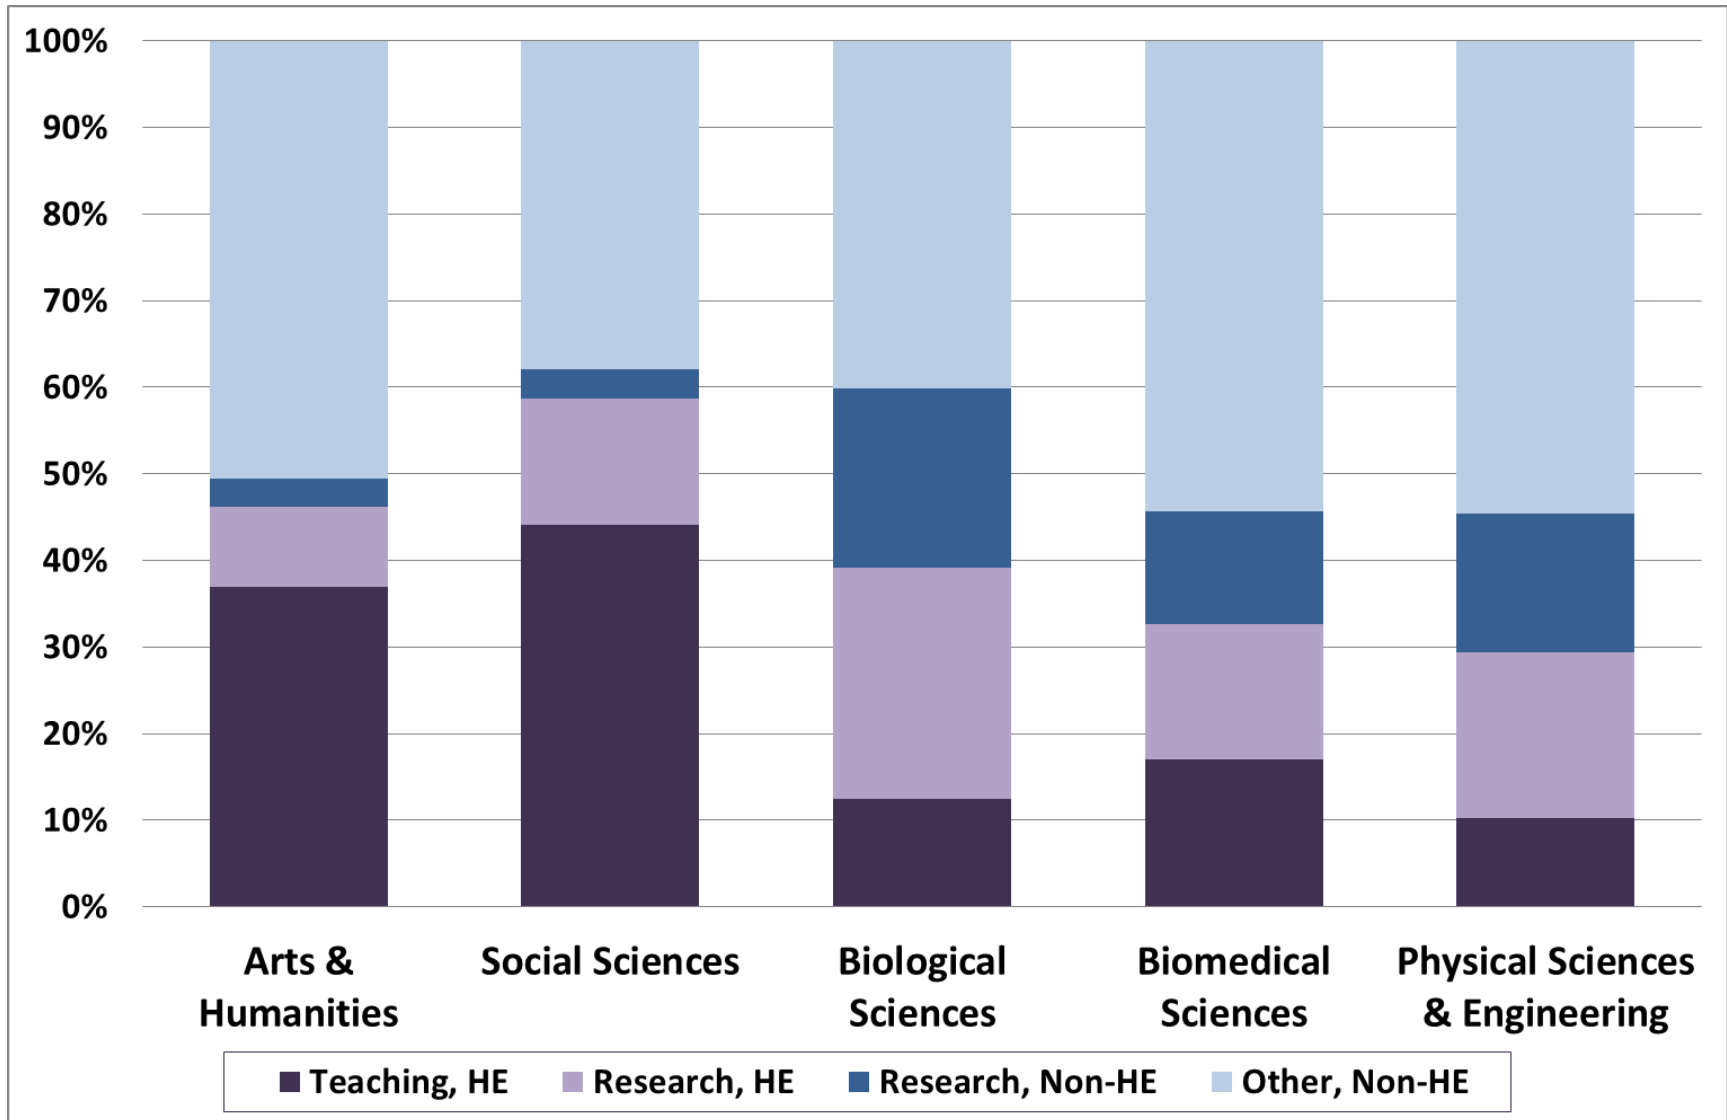

The Employment Landscape for FSE Researchers

Ben Carter
Careers Service, University of Manchester

<http://bit.ly/pathwaysmap18>

How many new PhDs are there in the UK?

Where are PhDs, 3.5 years after graduating?

How many academic jobs are there?

Academic job ads

Physical sciences/Engineering

Researcher – 5708 jobs
400 permanent researcher jobs

Lecturer – 1431 jobs
1144 permanent lecturer jobs

■ 7% PERMANENT
■ 93% CONTRACT/TEMP