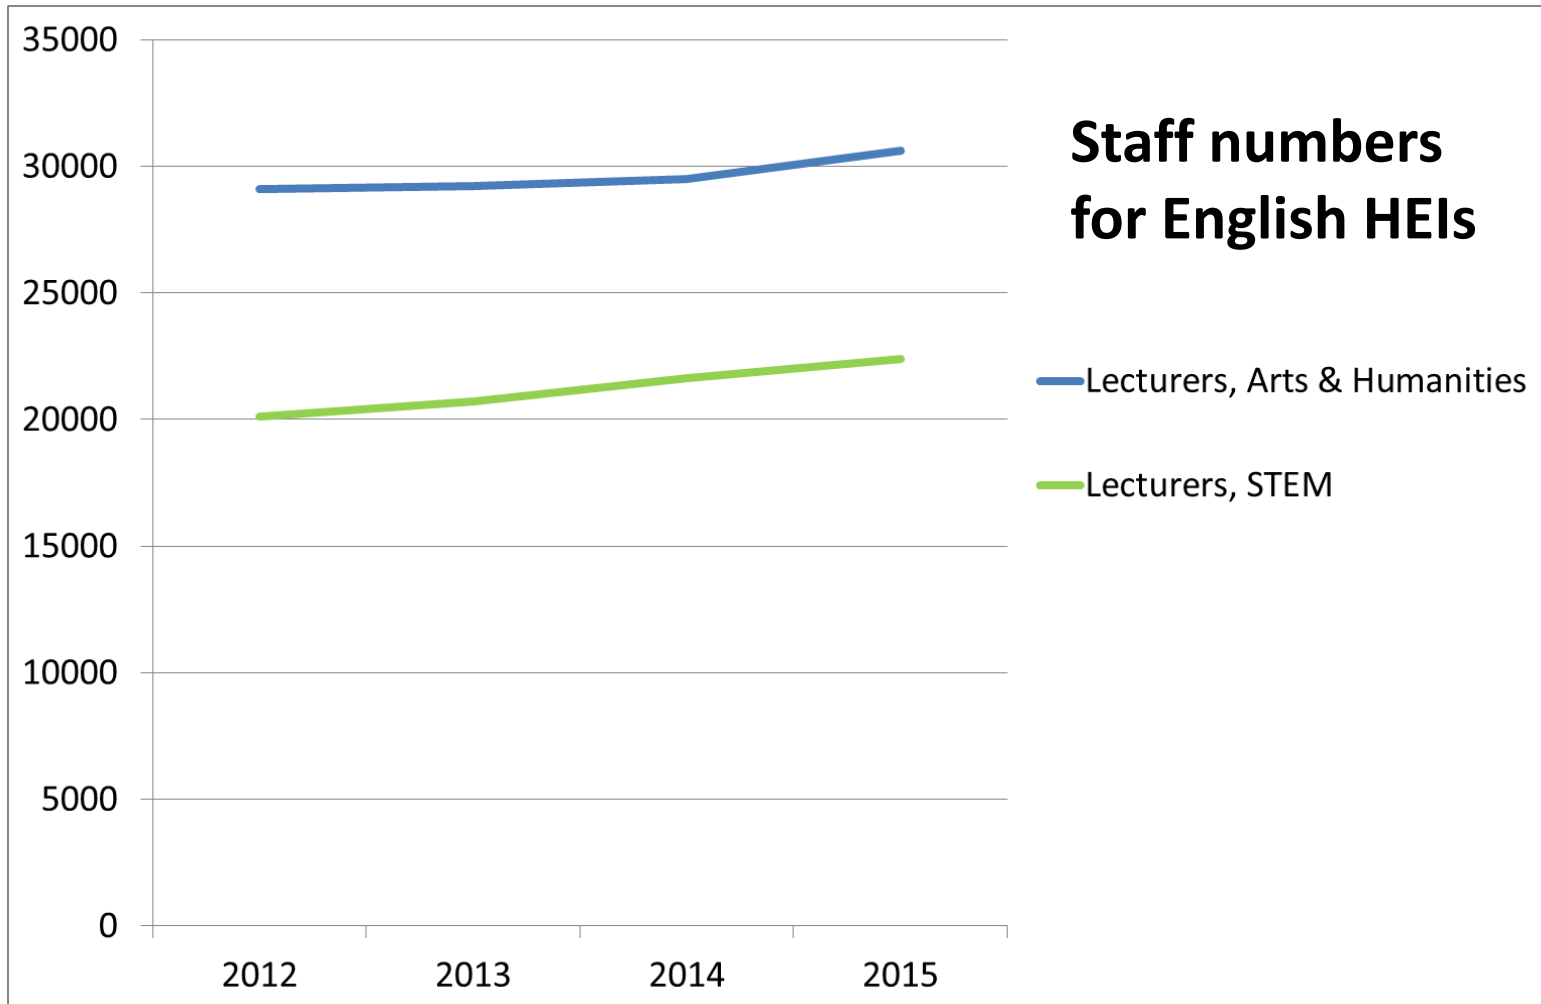

How many academic jobs are there?