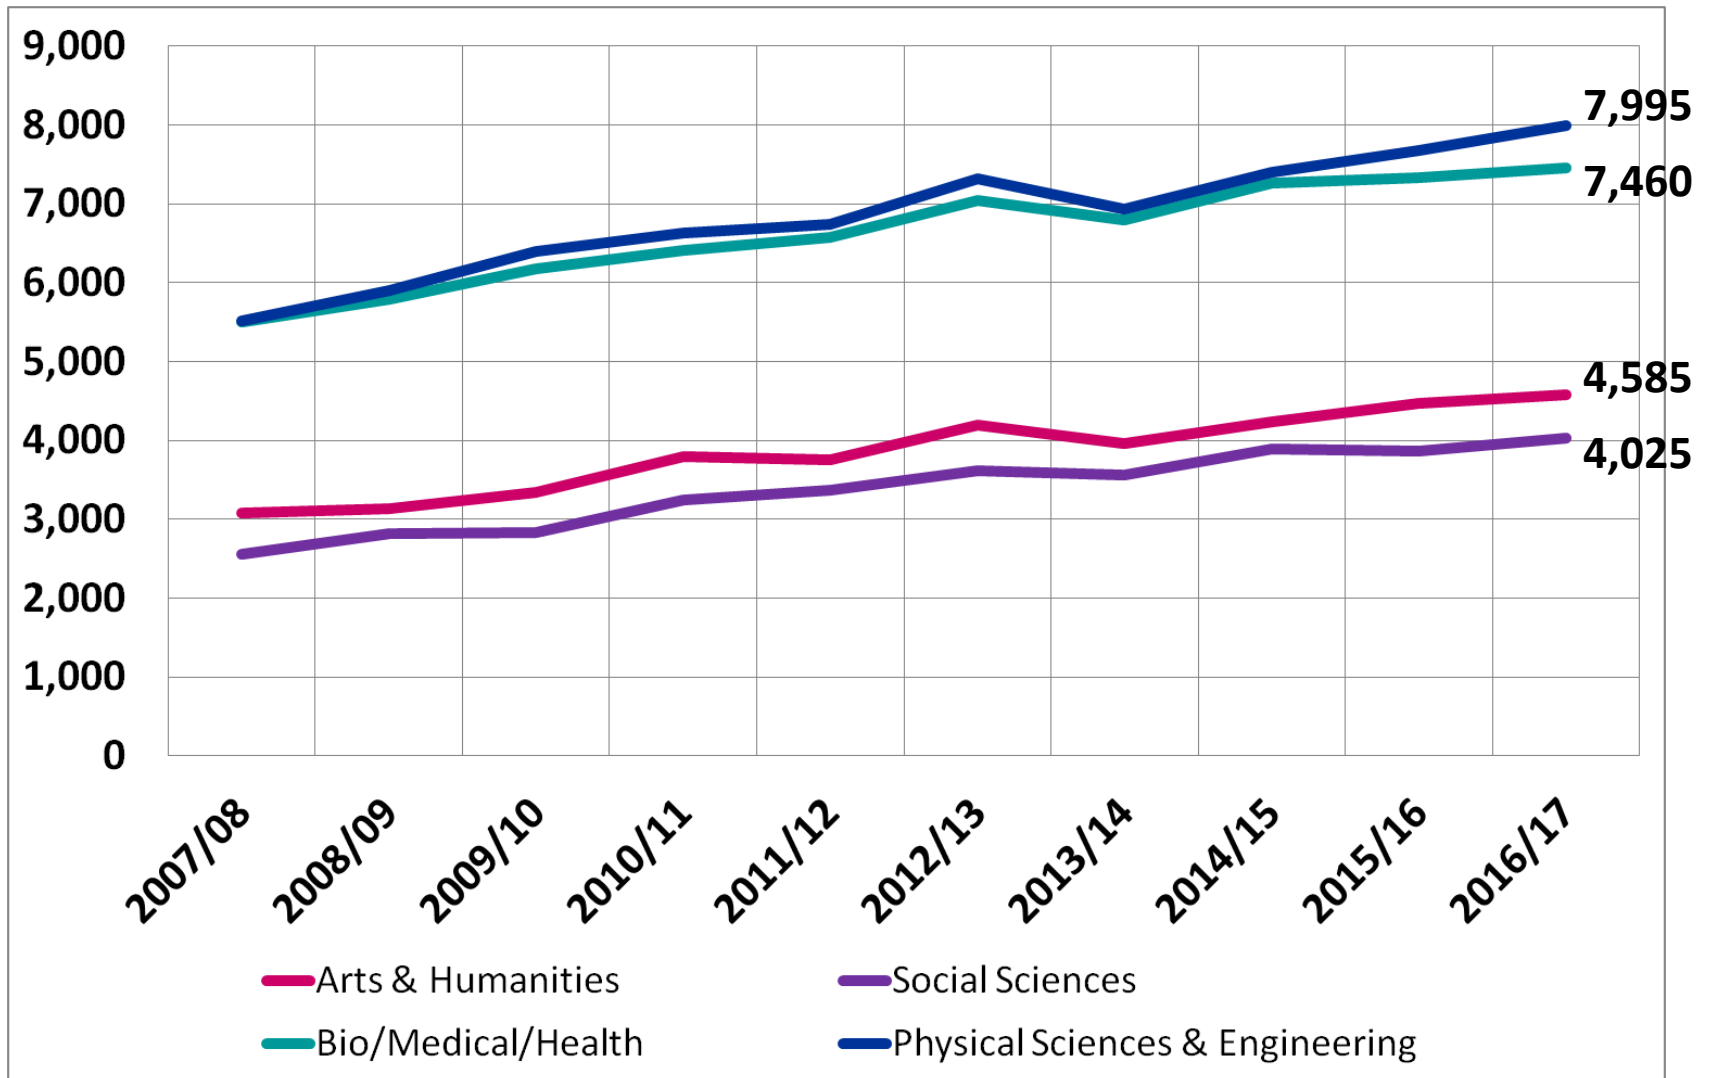

The Employment Landscape for FSE Researchers

Ben Carter
Careers Service, University of Manchester

<http://bit.ly/pathwaysmap18>

How many new PhDs are there in the UK?

Where are PhDs, 3.5 years after graduating?

How many academic jobs are there?

Academic job ads

Physical sciences/Engineering

Researcher – 5708 jobs
400 permanent researcher jobs

Lecturer – 1431 jobs
1144 permanent lecturer jobs

■ 7% PERMANENT
■ 93% CONTRACT/TEMP