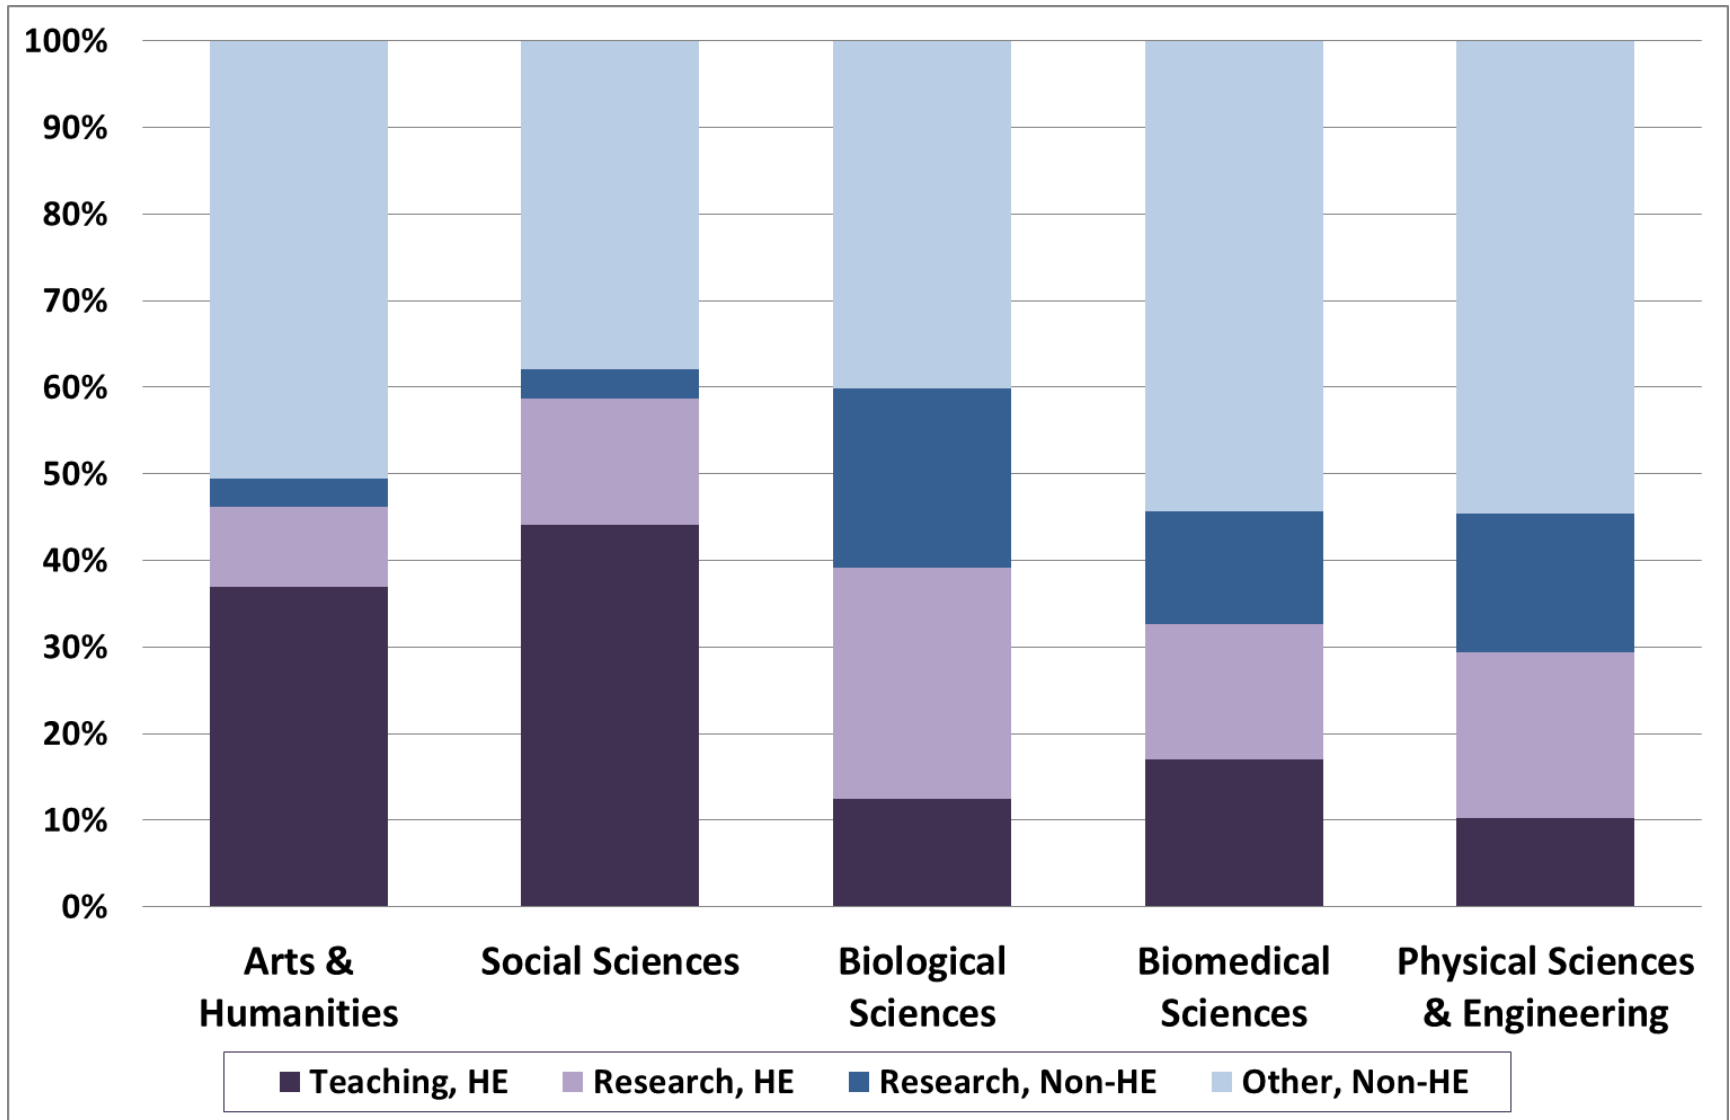

The Employment Landscape for BMH Researchers

Elizabeth Wilkinson
Careers Service, University of Manchester

<http://bit.ly/pathwaysmap18>

How many new PhDs are there in the UK?

Where are PhDs, 3.5 years after graduating?

How many academic jobs are there?

Academic job ads

Bio/medical/health sciences

Researcher – 6077 jobs

425 permanent researcher jobs

■ 7% PERMANENT
■ 93% CONTRACT/TEMP

Lecturer – 1670 jobs

1269 permanent lecturer jobs