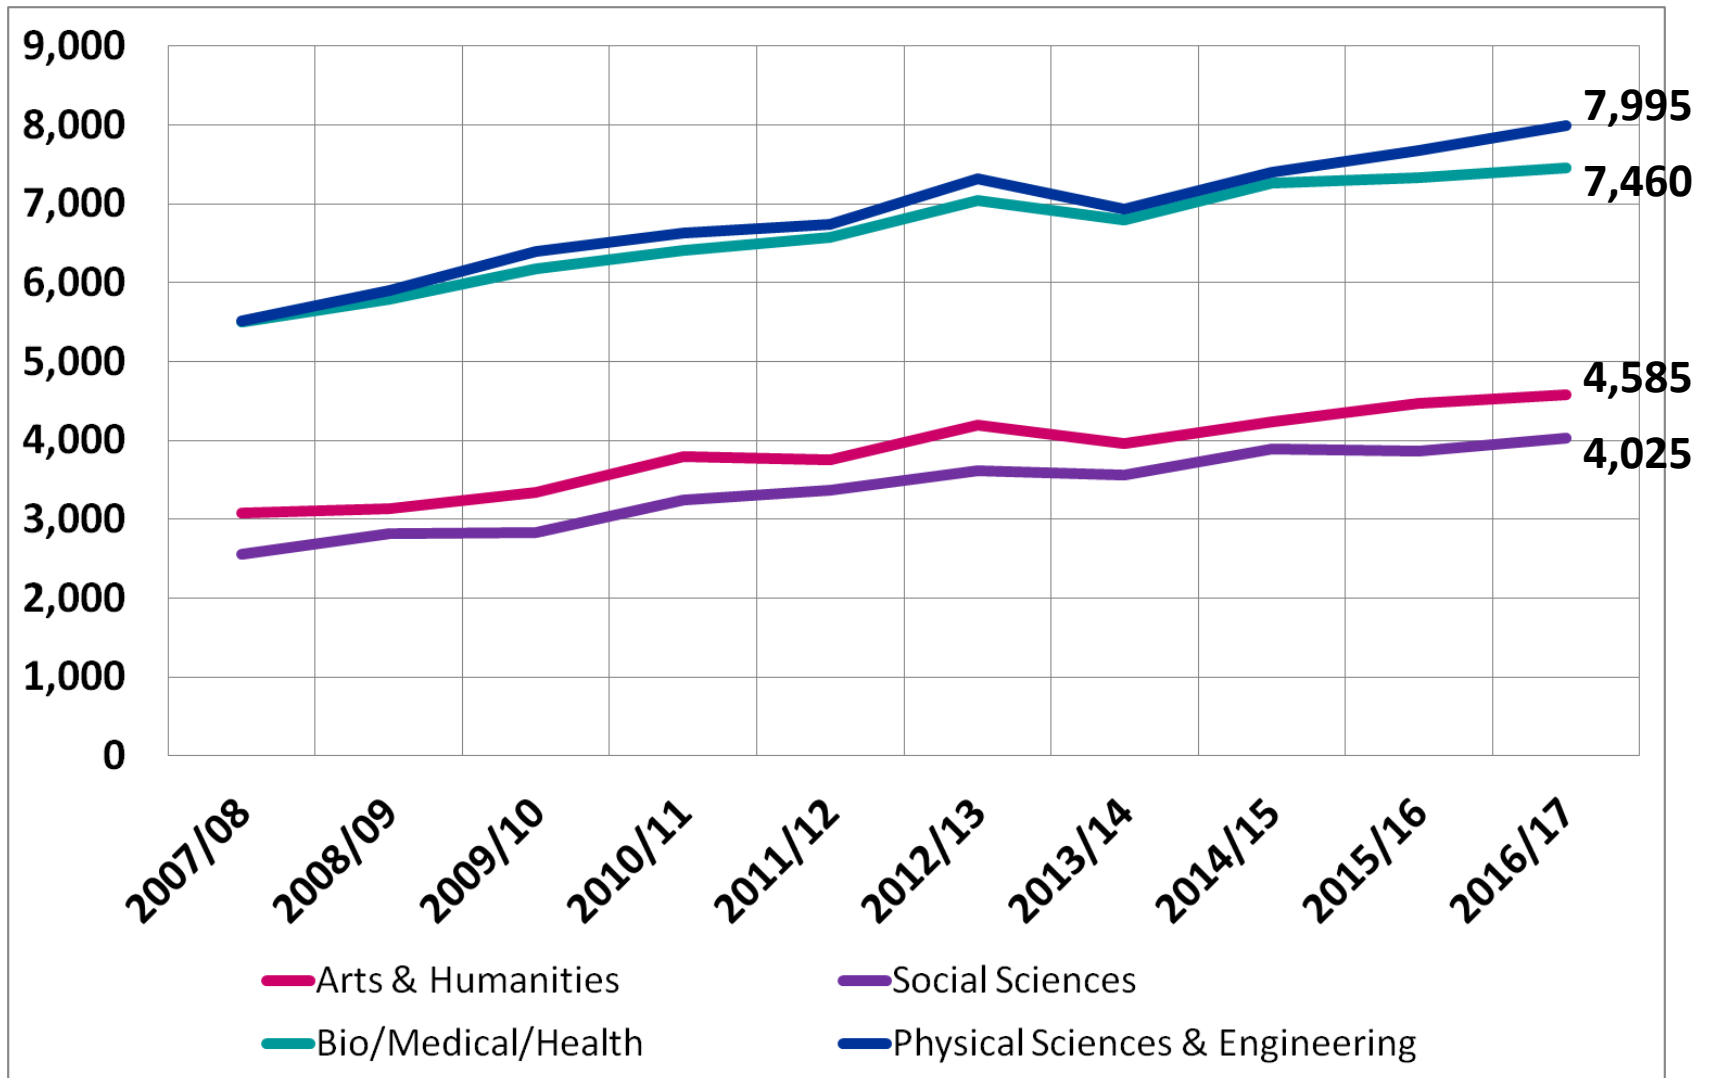

The Employment Landscape for BMH Researchers

Elizabeth Wilkinson
Careers Service, University of Manchester

<http://bit.ly/pathwaysmap18>

How many new PhDs are there in the UK?

Where are PhDs, 3.5 years after graduating?

How many academic jobs are there?

Academic job ads

Bio/medical/health sciences

Researcher – 6077 jobs

425 permanent researcher jobs

■ 7% PERMANENT
■ 93% CONTRACT/TEMP

Lecturer – 1670 jobs

1269 permanent lecturer jobs